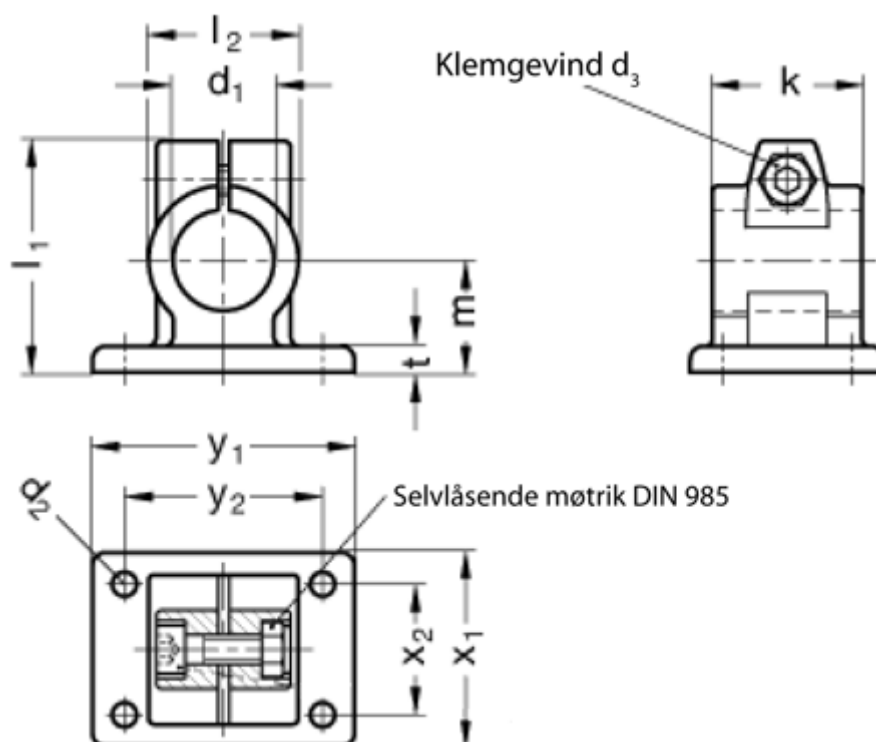

Article number: 20146B50652BL

Description: E+G
Flanged Connector GN 146-B50-65-2-BL

Measures

Adjustable clamp lever = GN 911-M10-55 have to be ordred separately

d_1 = B50
 d_2 = 11.0
 d_3 = M10
 k = 65
 l_1 = 95
 l_2 = 65
 m = 50

t = 14
 x_1 = 92
 x_2 = 62
 y_1 = 128
 y_2 = 98